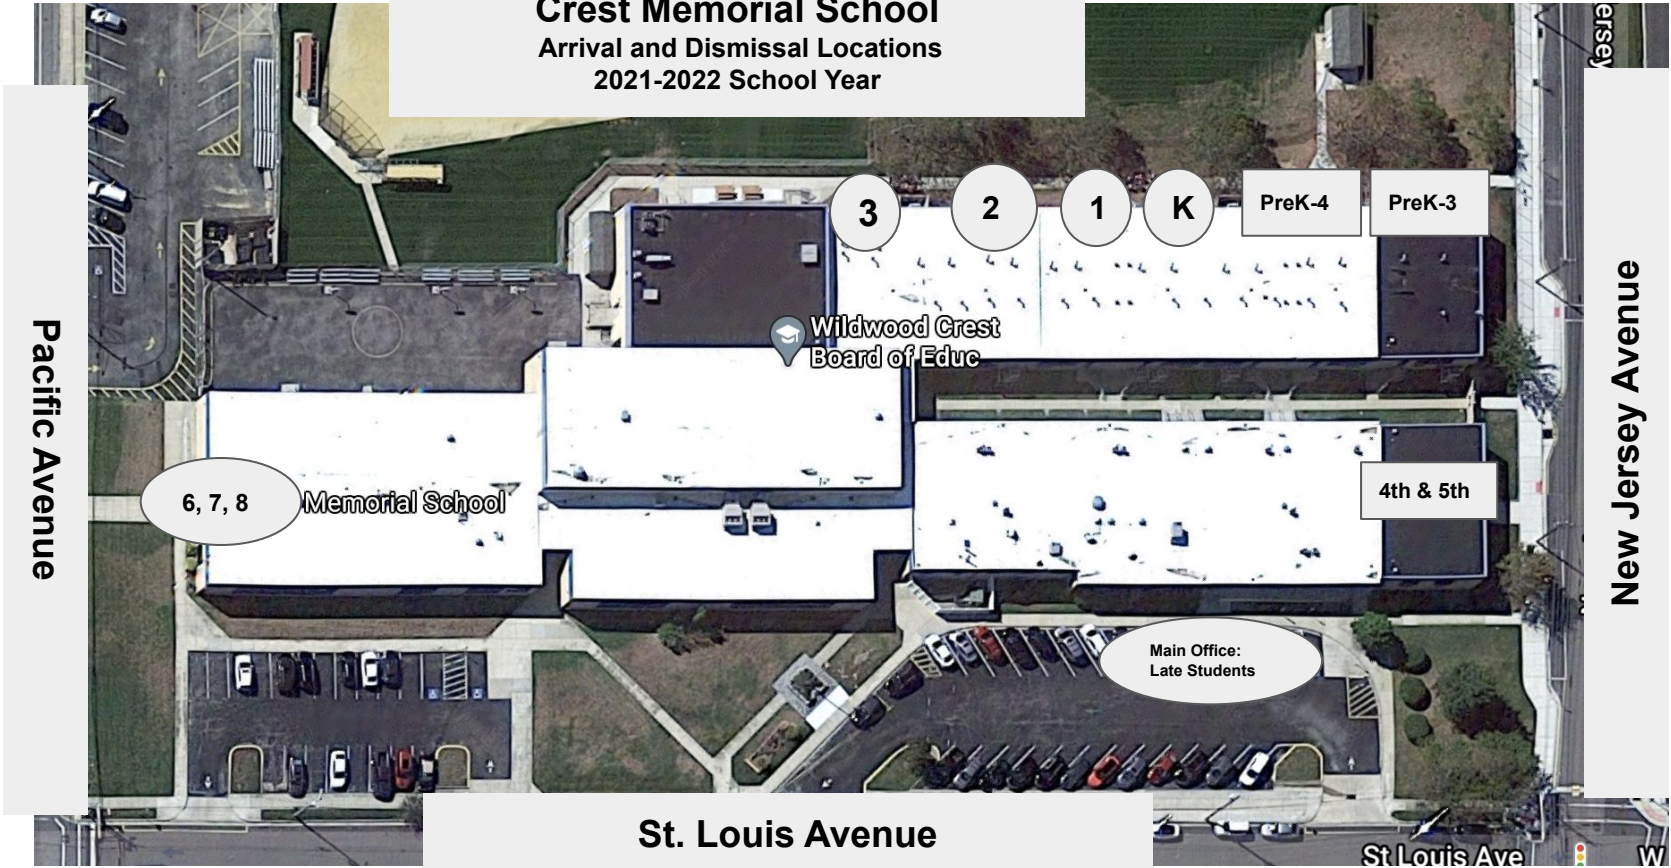

Crest Memorial School
Arrival and Dismissal Locations
2021-2022 School Year

AM Arrival is 8:05 to 8:20.

PM student pick up is 3:02.