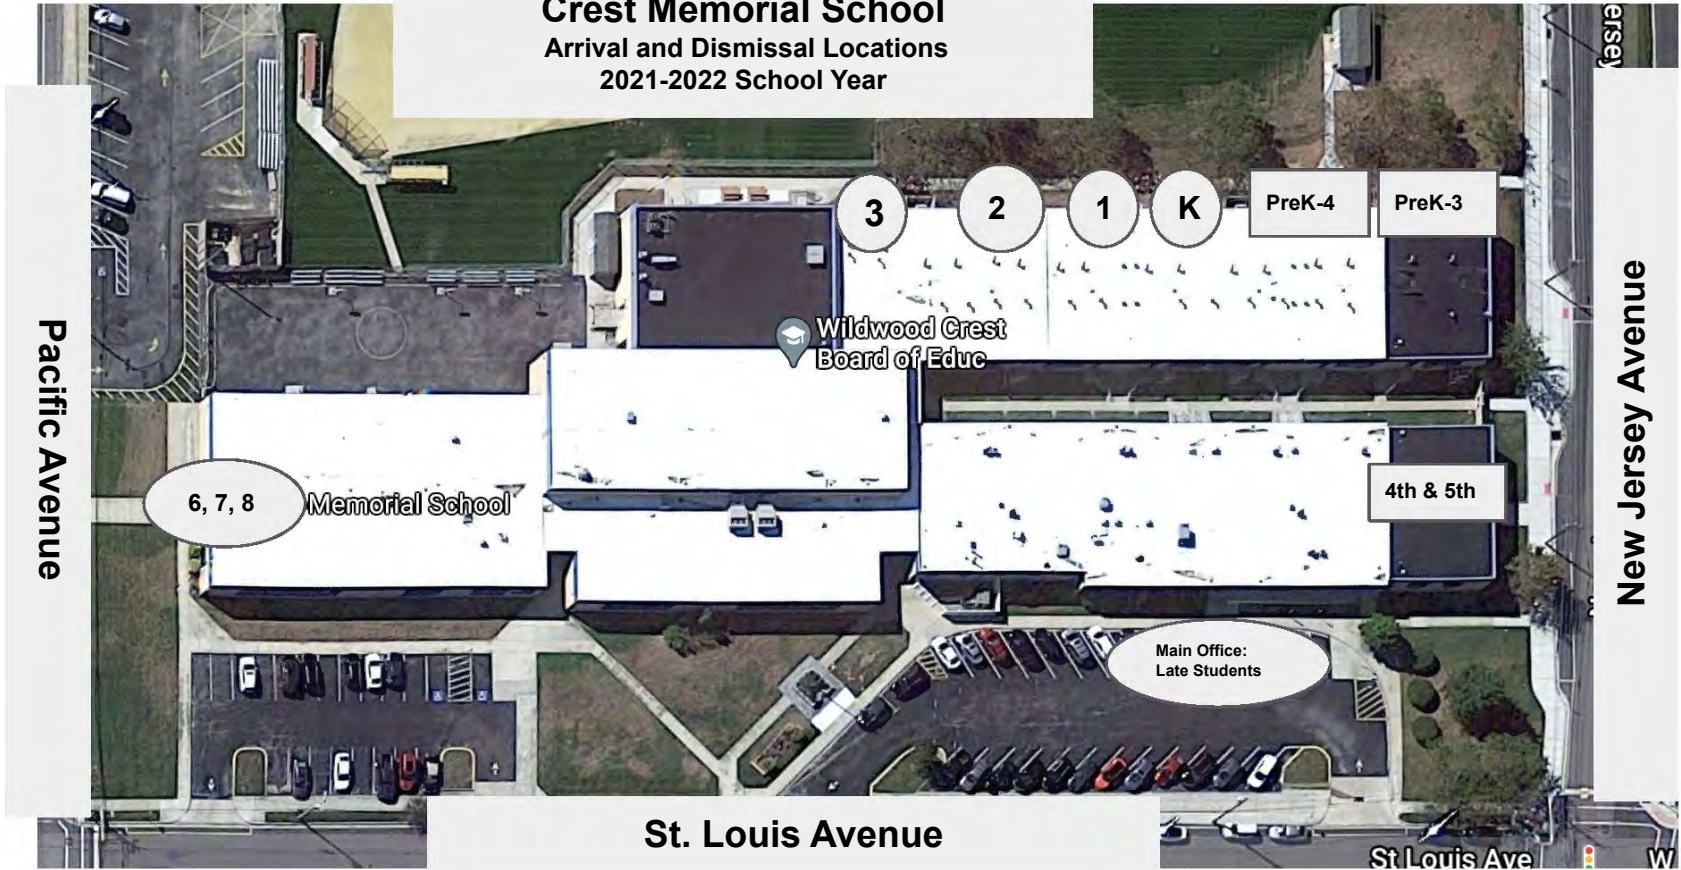

Crest Memorial School
Arrival and Dismissal Locations
2021-2022 School Year

AM Arrival is 8:05 to 8:20.

PM student pick up is 3:02.